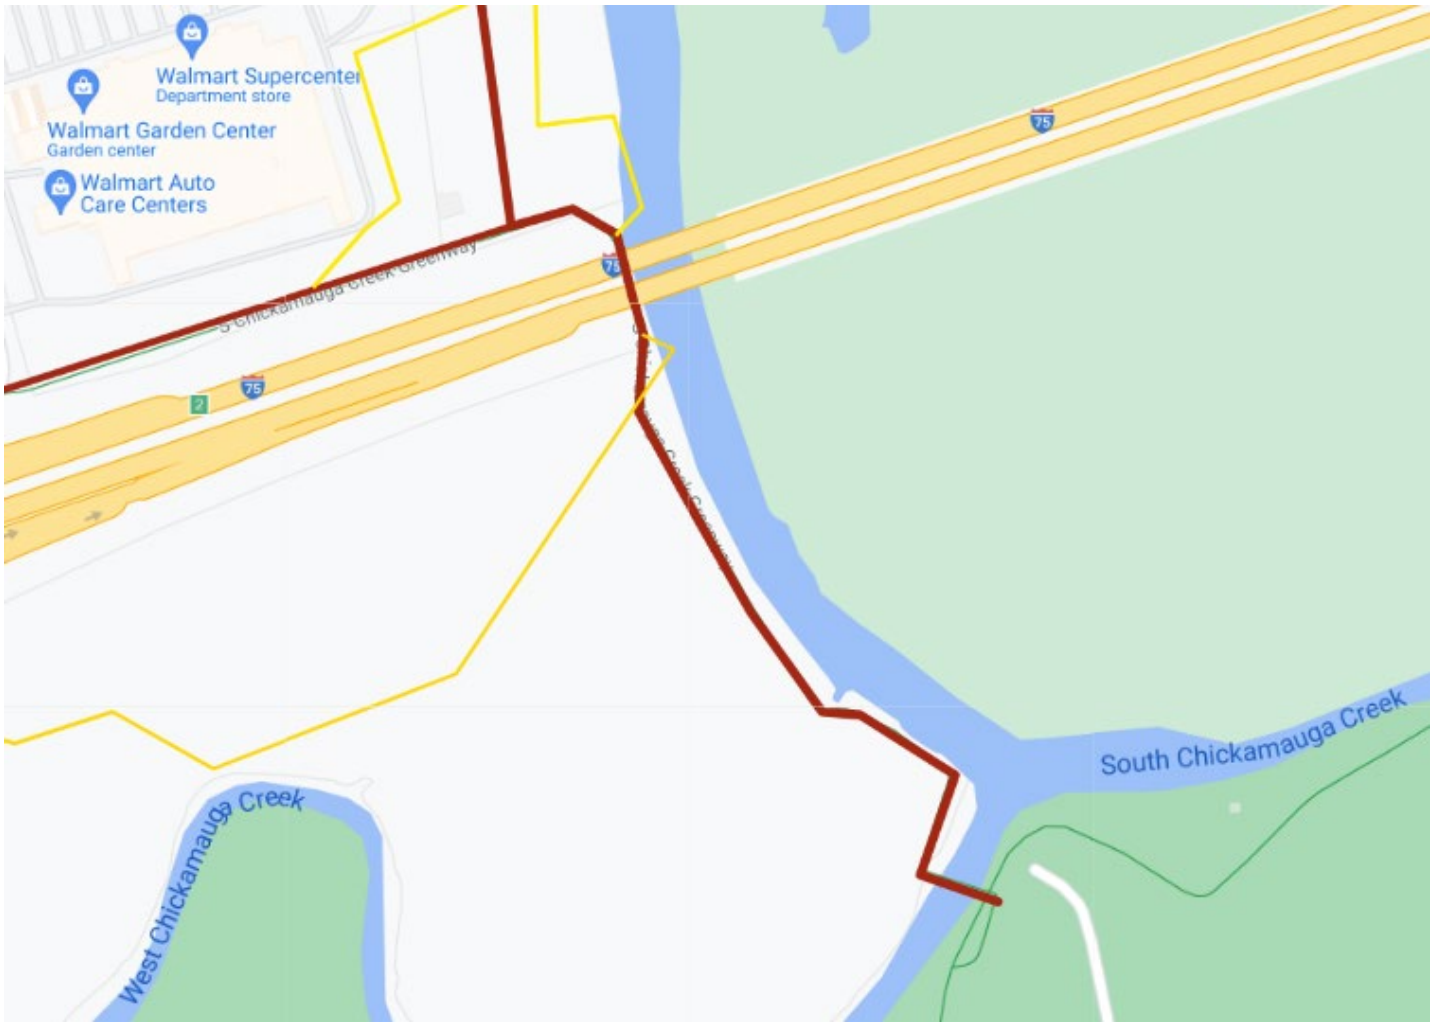

To facilitate the construction process, the South Chickamauga Creek Greenway will be closed from the Camp Jordan Access point to Brainerd Road Trailhead at Greenway View Drive, beginning November 18th and lasting until Summer 2027. The work will be completed by Brassfield & Gorrie Construction. This closure is necessary to ensure the safe and efficient transportation of construction materials and equipment.

To minimize disruptions to the community, the City of East Ridge will close and lock the gate over the bridge at Camp Jordan Park beginning November 18th until construction is completed. Clear signage will be posted at all affected access points to inform users of the closure and provide alternative route information.

###

Attached: Map of Affected Area(s)

**Brian Williams**  
Mayor

**Esther Haynes**  
Vice-Mayor

**Jacky Cagle**  
Councilmember

**Andrea Witt**  
Councilmember

**David Tyler**  
Councilmember

**J. Scott Miller**  
City Manager

📍 Closure

📍 Closure

📍 Closure

📍 FENCE LINE

📍 FENCE LINE